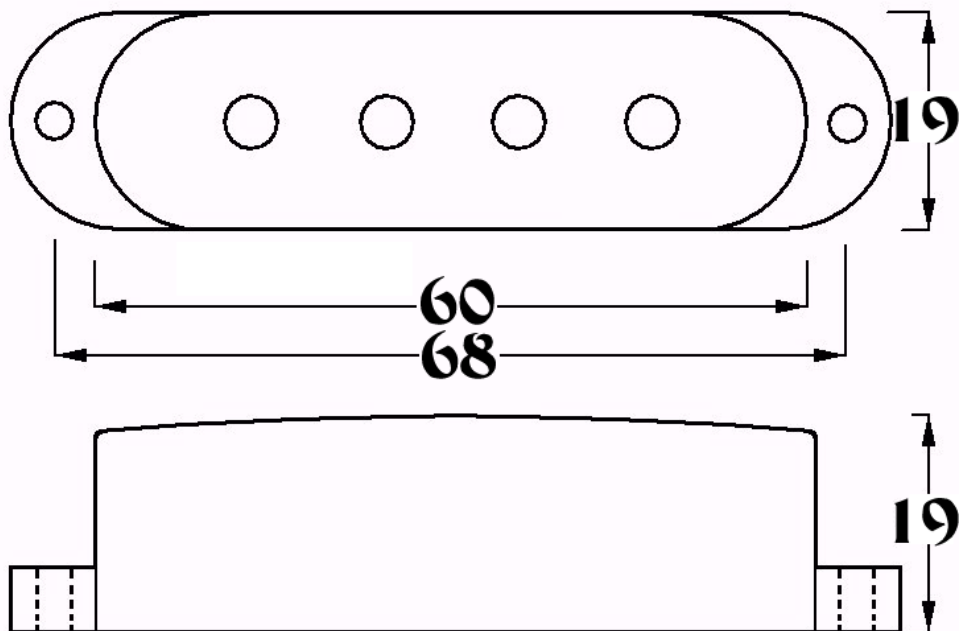

Almuse Pickup Specification Sheet

Model FM61L & FMC4

Description - Single coil, resin potted.

Replacement for Fender electric mandolins.

Nominal D.C. Resistance – 5.6kOhms (FM61L) - 8.2kOhms (FMC4)

Magnet Type - Neodymium small (FM61L) – large (FMC4)

Pole Piece Spacing - 11mm.

Depth - 19mm

Available Colours - Black, White, Cream.

Almuse
3 Albion Road
Grantham
Lincs NG31 8BJ
U.K.
e-mail pete@almuse.co.uk