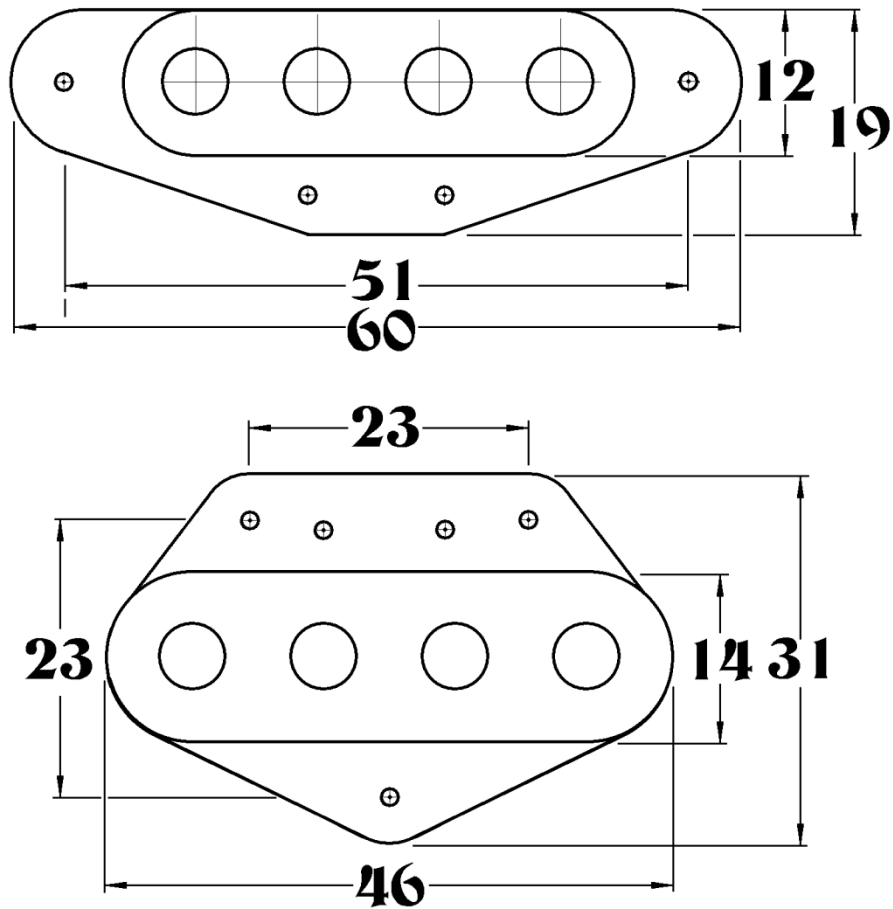

Almuse Pickup Specification Sheet

Model T4

Description - Open single coil pickup.

Typically used on 4 string Mandocaster type instruments – the polarity and windings are reversed on the neck pickup for hum cancelling in mid position.

Nominal D.C. Resistance – 5.6kOhms (bridge) 5.3kOhms (neck).

Magnet Type - Neodymium (large)

Pole Piece Spacing – 10.8mm (bridge) 10mm (neck).

Depth - 20mm

Available Colours - Black, White, Cream.

Almuse
3 Albion Road
Grantham
Lincs NG31 8BJ
U.K.
e-mail pete@almuse.co.uk