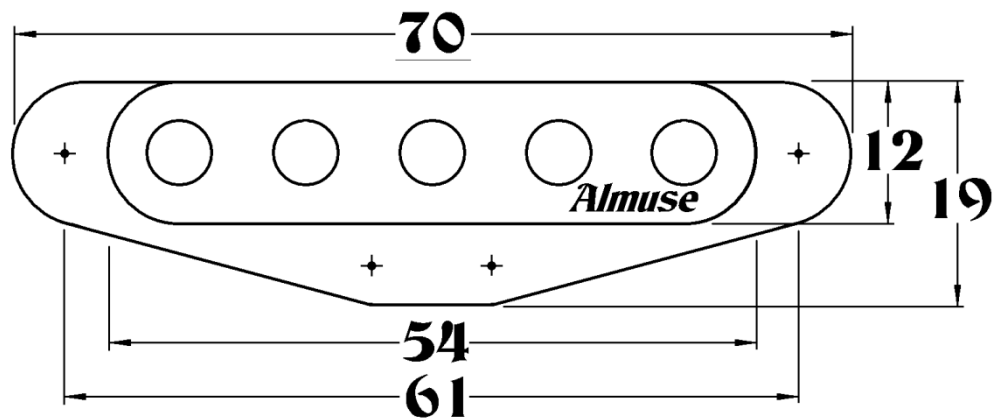

Almuse Pickup Specification Sheet

Model MandoStrat S5

Description - Single coil, resin potted.

Compact 5 pole pickup originally designed for Almuse MandoStrats. The S5M mid position pickup is reverse wound / reverse polarity.

Nominal D.C. Resistance – 5.9kOhms (S5N) – 6.2kOhms (S5M) – 6.5kOhms (S5B.)

Magnet Type - Neodymium large.

Pole Piece Spacing – 10.5mm.

Depth - 18mm

Available Colours - Black, White, Cream.

Almuse
3 Albion Road
Grantham
Lincs NG31 8BJ
U.K.
e-mail pete@almuse.co.uk