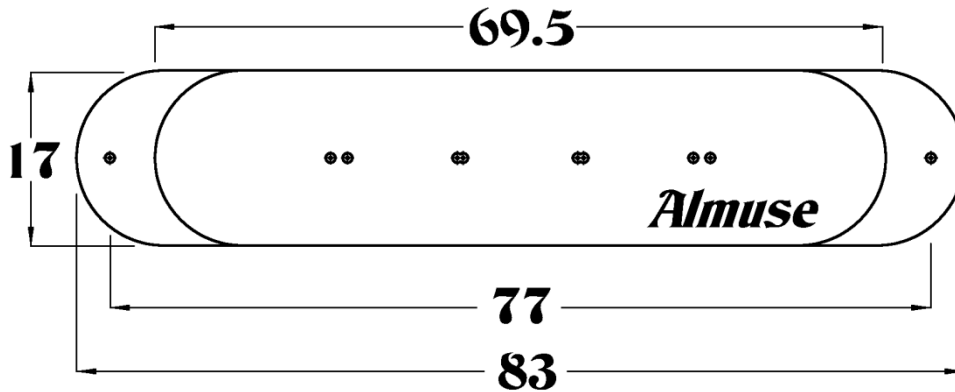

Almuse Pickup Specification Sheet

Model MC8

Description - Single coil, resin potted.

Replacement for Eastwood, Alden, Clearwater and Harley Benton Mandocasters.

Nominal D.C. Resistance – 6.2kOhms (bridge) 5.5kOhms (neck).

Magnet Type - Neodymium (large)

Pole Piece Spacing - 12mm (bridge) 11mm (neck).

Depth - 20mm

Available Colours - Black, White, Cream.

Almuse
3 Albion Road
Grantham
Lincs NG31 8BJ
U.K.
e-mail pete@almuse.co.uk