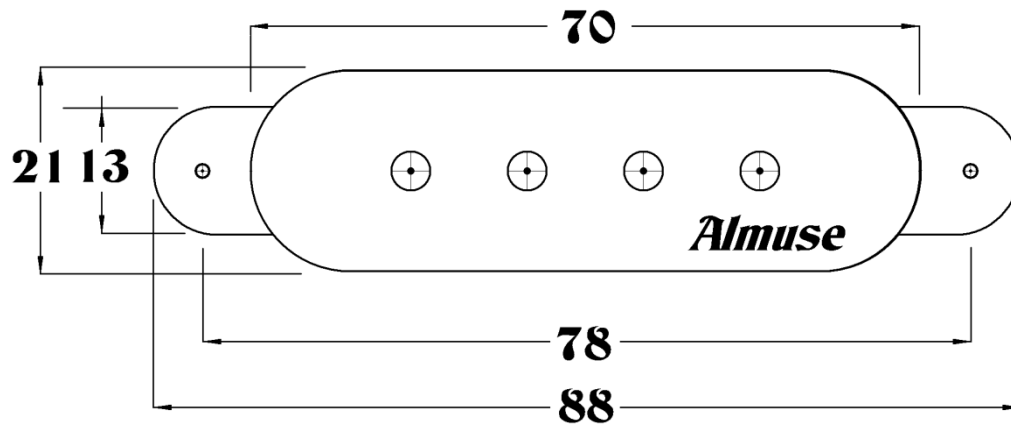

Pole Piece Spacing - 11mm.

Depth - 19mm

Available Colours - Black, White, Cream.

Almuse
3 Albion Road
Grantham
Lincs NG31 8BJ
U.K.
e-mail pete@almuse.co.uk

Almuse Pickup Specification Sheet

Model GU8

Description - Single coil, resin potted.
Replacement for Givson Urbashi mandolin.

Nominal D.C. Resistance - 6.5kOhms.

Magnet Type - Neodymium (large)

Pole Piece Spacing - 12mm.

Depth - 20mm

Available Colours - Black, White, Cream.

Almuse
3 Albion Road
Grantham
Lincs NG31 8BJ
U.K.
e-mail pete@almuse.co.uk