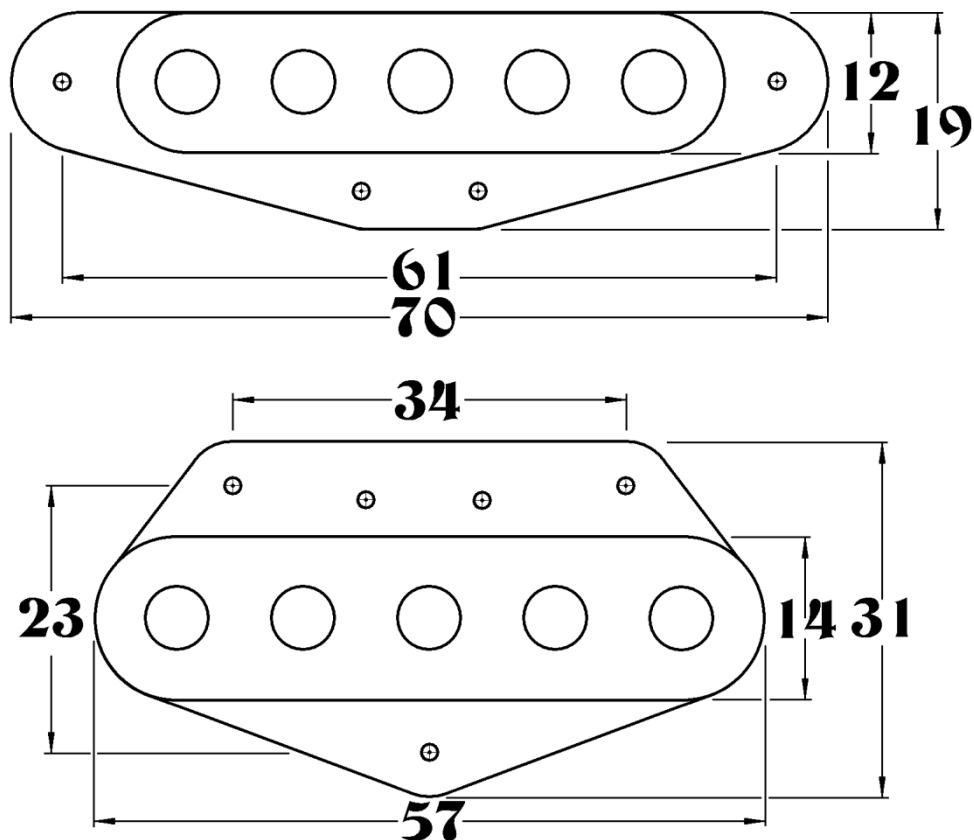

Almuse Pickup Specification Sheet

Model T5

Description - Open single coil pickup.

Typically used on 5 string Mandocaster type instruments – the polarity and windings are reversed on the neck pickup for hum cancelling in mid position.

Nominal D.C. Resistance – 6.3kOhms (bridge) 5.7kOhms (neck).

Magnet Type - Neodymium (large)

Pole Piece Spacing – 10.8mm (bridge) 10mm (neck).

Depth - 20mm

Available Colours - Black, White, Cream.

Almuse
3 Albion Road
Grantham
Lincs NG31 8BJ

U.K.

e-mail pete@almuse.co.uk