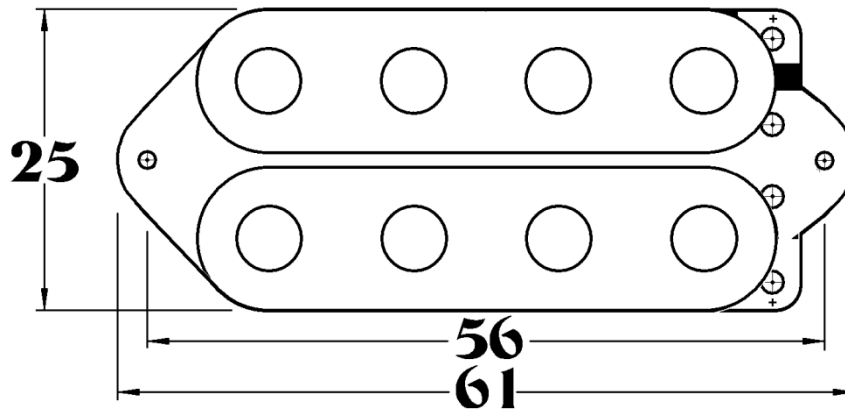

Almuse Pickup Specification Sheet

Model ***4-HC

Description - Open coil humbucker. MG4HC coils varnished.

Drawing dimensions apply to the "Moongazer" MG4, "Classic" and "Aggressor" 4 pole pickups.

Pole Piece Spacing - 11mm (MG4HC), all others 11mm (neck) and 12mm (bridge).

Nominal D.C. Resistance - 6.5kOhms.

Magnet Type - Neodymium (large)

Pole Piece Spacing - 12mm.

Depth - 20mm

Available Colours - Black, White, Cream.

Almuse
3 Albion Road
Grantham
Lincs NG31 8BJ
U.K.
e-mail pete@almuse.co.uk

Nominal D.C. Resistance – 5.9kOhms (S5N) – 6.2kOhms (S5M) – 6.5kOhms (S5B.)

Magnet Type - Neodymium large.

Pole Piece Spacing – 10.5mm.

Depth - 18mm

Available Colours - Black, White, Cream.

Almuse
3 Albion Road
Grantham
Lincs NG31 8BJ
U.K.
e-mail pete@almuse.co.uk