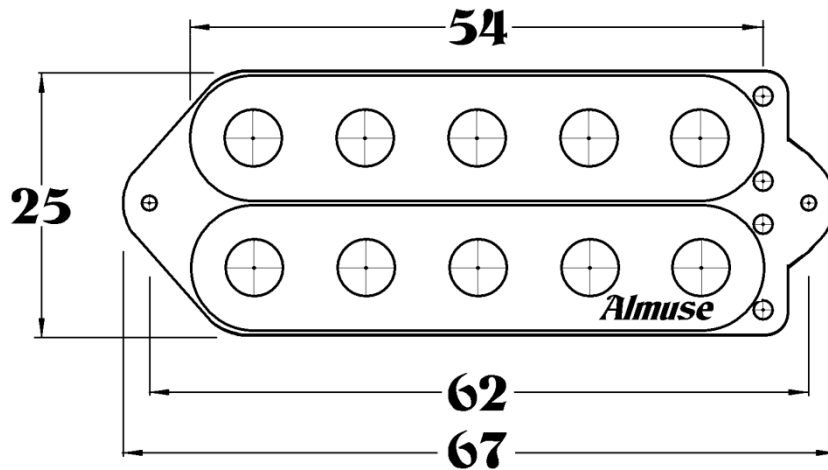

Almuse Pickup Specification Sheet

Model ***4-HC

Description - Open coil humbucker. MG4HC coils varnished.

Drawing dimensions apply to the "Moongazer" MG4, "Classic" and "Aggressor" 4 pole pickups.

Pole Piece Spacing - 11mm (MG4HC), all others 11mm (neck) and 12mm (bridge).

Almuse Pickup Specification Sheet

Model ***5-HC

Description - Open coil humbucker. MG5HC coils varnished.

Drawing dimensions apply to the "Moongazer" MG5, "Classic" and "Aggressor" 5 pole pickups.

Pole Piece Spacing - 10.5mm

Nominal D.C. Resistance - 6.5kOhms.

Magnet Type - Neodymium (large)

Pole Piece Spacing - 12mm.

Depth - 20mm

Available Colours - Black, White, Cream.

Almuse
3 Albion Road
Grantham
Lincs NG31 8BJ
U.K.
e-mail pete@almuse.co.uk

Nominal D.C. Resistance – 5.9kOhms (S5N) – 6.2kOhms (S5M) – 6.5kOhms (S5B.)

Magnet Type - Neodymium large.

Pole Piece Spacing – 10.5mm.

Depth - 18mm

Available Colours - Black, White, Cream.

Almuse
3 Albion Road
Grantham
Lincs NG31 8BJ
U.K.
e-mail pete@almuse.co.uk